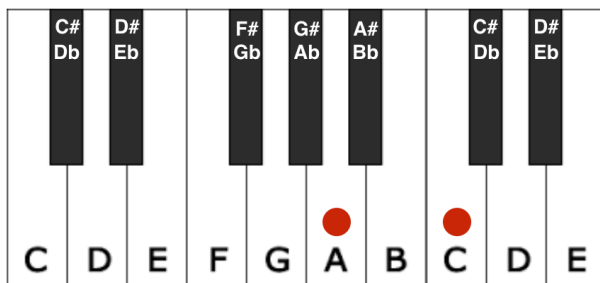

E

C

A

BEYONCE
HALO
VEREENVOUDIGD
TOONSOORT: G
PIANO

G(majeur)

G(majeur)

Emineur

Emineur

C(majeur)

C(majeur)

Amineur

Amineur

BEYONCE
HALO
VEREENVOUDIGD
TOONSOORT: G
TEKST

COUPLET

Remember those walls I built
Well, baby, they're tumbling down
And they didn't even put up a fight
They didn't even make a sound
I found a way to let you win
But I never really had a doubt
Standing in the light of your halo
I got my angel now