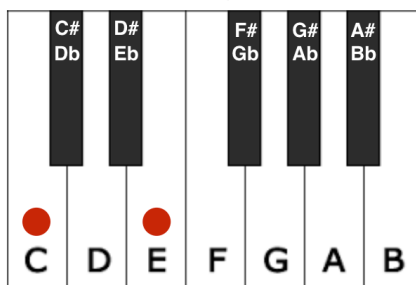

Outro / Instrumentaal

| Drums | Drums |

BEYONCE
HALO
 VEREENVOUDIGD
 TOONSOORT: G
 AKKOORDEN GITAREN

G(majeur)

Emineur

C(majeur)

Amineur

G

E

C

A

BEYONCE
HALO
VEREENVOUDIGD
TOONSOORT: G
PIANO

G(majeur)

G(majeur)

Emineur

Emineur

C(majeur)

C(majeur)

Amineur

Amineur

BEYONCE
HALO
VEREENVOUDIGD
TOONSOORT: G
TEKST

COUPLET

Remember those walls I built
Well, baby, they're tumbling down
And they didn't even put up a fight
They didn't even make a sound
I found a way to let you win
But I never really had a doubt
Standing in the light of your halo
I got my angel now