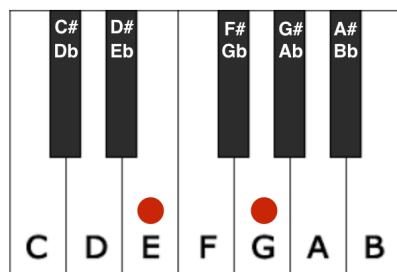

Outro / Instrumentaal

| Drums | Drums |

BEYONCE
HALO
 VEREENVOUDIGD
 TOONSOORT: G
 AKKOORDEN GITAREN

G(majeur)

Emineur

C(majeur)

Amineur

G

E

C

A

BEYONCE
HALO
VEREENVOUDIGD
TOONSOORT: G
PIANO

G(majeur)

G(majeur)

Emineur

Emineur

C(majeur)

C(majeur)

Amineur

Amineur

BEYONCE
HALO
VEREENVOUDIGD
TOONSOORT: G
TEKST

COUPLET

Remember those walls I built
Well, baby, they're tumbling down
And they didn't even put up a fight
They didn't even make a sound
I found a way to let you win
But I never really had a doubt
Standing in the light of your halo
I got my angel now