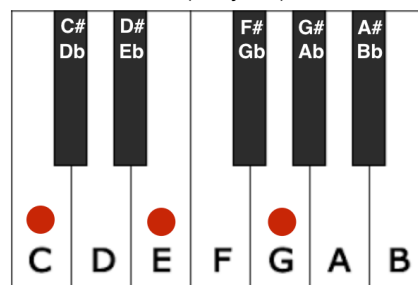

Outro / Instrumentaal

| Drums | Drums |

BEYONCE
HALO
 VEREENVOUDIGD
 TOONSOORT: G
 AKKOORDEN GITAREN

G(majeur)

Emineur

C(majeur)

Amineur

G

E

C

A

BEYONCE
HALO
VEREENVOUDIGD
TOONSOORT: G
PIANO

G(majeur)

G(majeur)

Emineur

Emineur

C(majeur)

C(majeur)

Amineur

Amineur

BEYONCE
HALO
VEREENVOUDIGD
TOONSOORT: G
TEKST

COUPLET

Remember those walls I built
Well, baby, they're tumbling down
And they didn't even put up a fight
They didn't even make a sound
I found a way to let you win
But I never really had a doubt
Standing in the light of your halo
I got my angel now