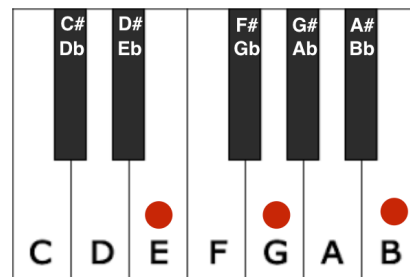

E

C

A

BEYONCE
HALO
VEREENVOUDIGD
TOONSOORT: G
PIANO

G(majeur)

G(majeur)

Emineur

Emineur

C(majeur)

C(majeur)

Amineur

Amineur

BEYONCE
HALO
VEREENVOUDIGD
TOONSOORT: G
TEKST

COUPLET

Remember those walls I built
Well, baby, they're tumbling down
And they didn't even put up a fight
They didn't even make a sound
I found a way to let you win
But I never really had a doubt
Standing in the light of your halo
I got my angel now