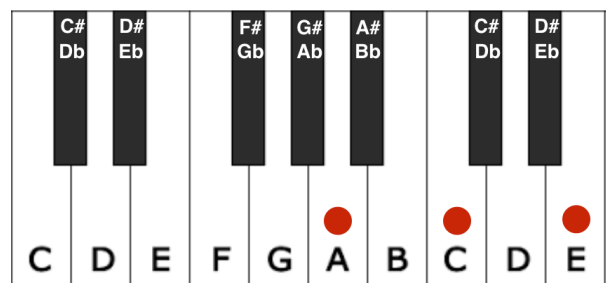

E

C

A

BEYONCE
HALO
VEREENVOUDIGD
TOONSOORT: G
PIANO

G(majeur)

G(majeur)

Emineur

Emineur

C(majeur)

C(majeur)

Amineur

Amineur

BEYONCE
HALO
VEREENVOUDIGD
TOONSOORT: G
TEKST

COUPLET

Remember those walls I built
Well, baby, they're tumbling down
And they didn't even put up a fight
They didn't even make a sound
I found a way to let you win
But I never really had a doubt
Standing in the light of your halo
I got my angel now